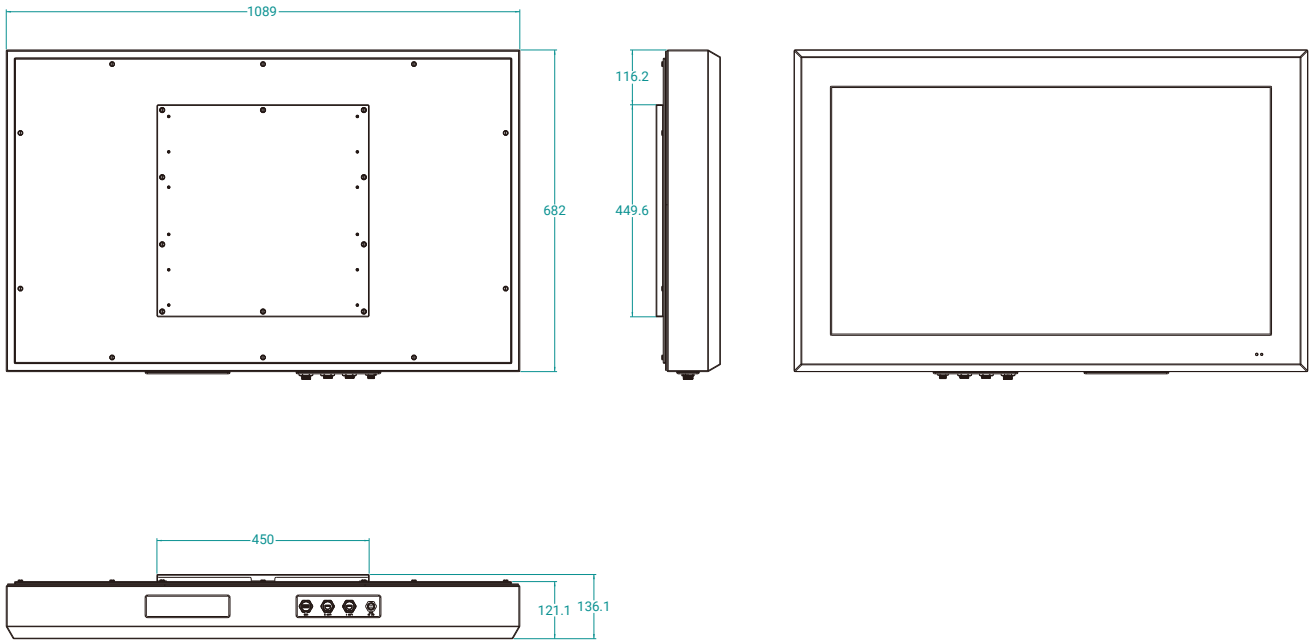

Dimension Drawing

ARP-5542AX-E01
Size Unit: mm

Ordering Information

Item	ARP-5542AX-E01-006	
LCD Display	42" LCD / 1920 x 1080	
Touch Screen	IR	
Enclosure	Stainless Steel	
CPU	Intel Celeron J1900 @ 1.99GHz / Atom E3845 @ 1.91GHz CPU	
Memory	4GB DDR3	
Storage	N/A	
Remote Boot	ThinManager Ready	
Power Supply	24VDC INPUT	

Item	ARP-5519AX-H01-034-700	ARP-5542AX-H01-035-700
LCD Display	42" LCD / 1920 x 1080	42" LCD / 1920 x 1080
Touch Screen	IR	IR
Enclosure	Stainless Steel	Stainless Steel
CPU	Intel 2.6/3.4 GHz i7-6600U	Intel 2.6/3.4 GHz i7-6600U
Memory	16GB DDR4	16GB DDR4
Storage	2.5" SSD	2.5" SSD
Remote Boot	N/A	N/A
Power Supply	24VDC INPUT	DIN-Rail Power Supply