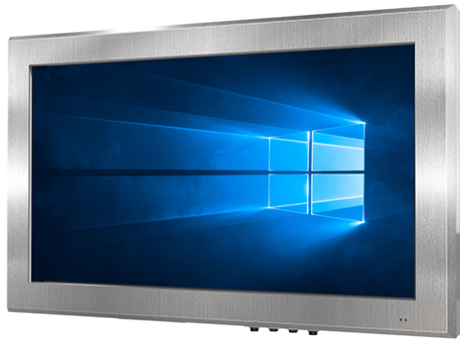

## ARP-5542AX

NEMA 4X Waterproof Panel PC with 42-inch IR Touch Screen

### Features

- 42" LCD, 1920 x 1080 Resolution
- 5-Wire Resistive Touch
- Stainless Steel Enclosure
- Intel Celeron J1900 @ 1.99GHz / Atom E3845 @ 1.91GHz CPU
- Up to 8GB DDR3
- 1x Gigabit Ethernet
- 2x USB 2.0 ports
- Optional 2.5" SSD
- Wi-Fi Connectivity (Optional)
- 24VDC Operating Voltage